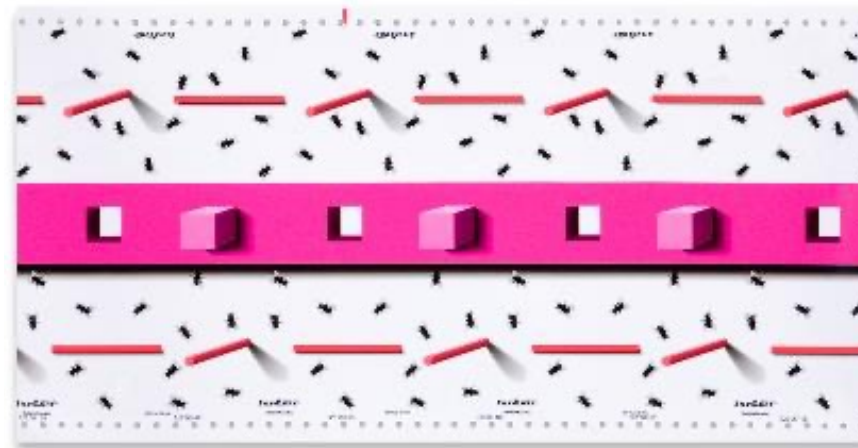

Product Information

July 2016

Fly String Complete

- Effective and environmentally friendly
- Complete installation kit
- Nylon string coated in glue
- Works 24hours a day all year round
- Use in stables, barn, milking sheds and animal housing
- Refill pack available

Refill 500m

Fly Sheets and Sleeves

- Effective and environmentally friendly
- 3D patented design and fluorescent colouring is proven to be highly effective
- Use in stables, barn, milking sheds and animal housing
- Works for 6-8 weeks or until covered in flies

Cattle Sleeve

Cattle Sheet

- Effective and environmentally friendly
- 3D patented design and fluorescent colouring is proven to be highly effective
- Use in stables, barn, milking sheds and animal housing
- Works for 6-8 weeks or until covered in flies

Fly Roller 0.1m x 6m

Fly Roller XL 0.3m 9m

Silvalure Fly Tower

- An odourless and long lasting fly trap for indoor use
- The trap is designed with a patented 3D pattern
- Can be hung, displayed or placed on any surface
- Effective 24 hours a day
- Very Successful in US retail market